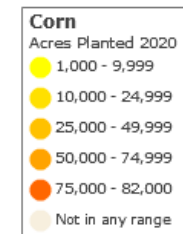

Station	City of License	County
WBRT-AM/FM/FM	Bardstown/Lebanon	Nelson
WCYN-AM/FM	Cynthiana	Harrison
WEKT-AM	Elkton	Todd
WFLW-AM/FM	Monticello	Wayne
WHVE-FM	Columbia/Russell Springs	Adair
WJRS-FM	Jamestown/Russell Springs	Russell
WKCT-AM/FM	Bowling Green	Warren
WKDZ-FM	Cadiz	Trigg
WKYB-FM	Danville	Boyle
WLCB-AM/FM	Hodgenville	LaRue
WMSK-FM	Sturgis	Union
WMTA AM/FM	Central City	Muhlenberg
WNJK-FM	Nicholasville	Jessamine
WPBK-FM	Stanford	Lincoln
WPKY-AM/FM	Princeton	Caldwell
WRUS-AM/FM	Russellville	Logan
WSON AM/FM	Henderson	Henderson
WVLC-FM	Campbellsville	Taylor
WXBC-FM	Hardinsburg	Breckenridge
WYGE-FM	London	Laurel
WYMC-AM/FM	Mayfield	Graves

Kentucky Corn Acres Planted

2020 USDA NASS

State total acres planted = 1,490,000

Top 5 Counties:

1. Union
2. Christian
3. Henderson
4. Graves
5. Daviess