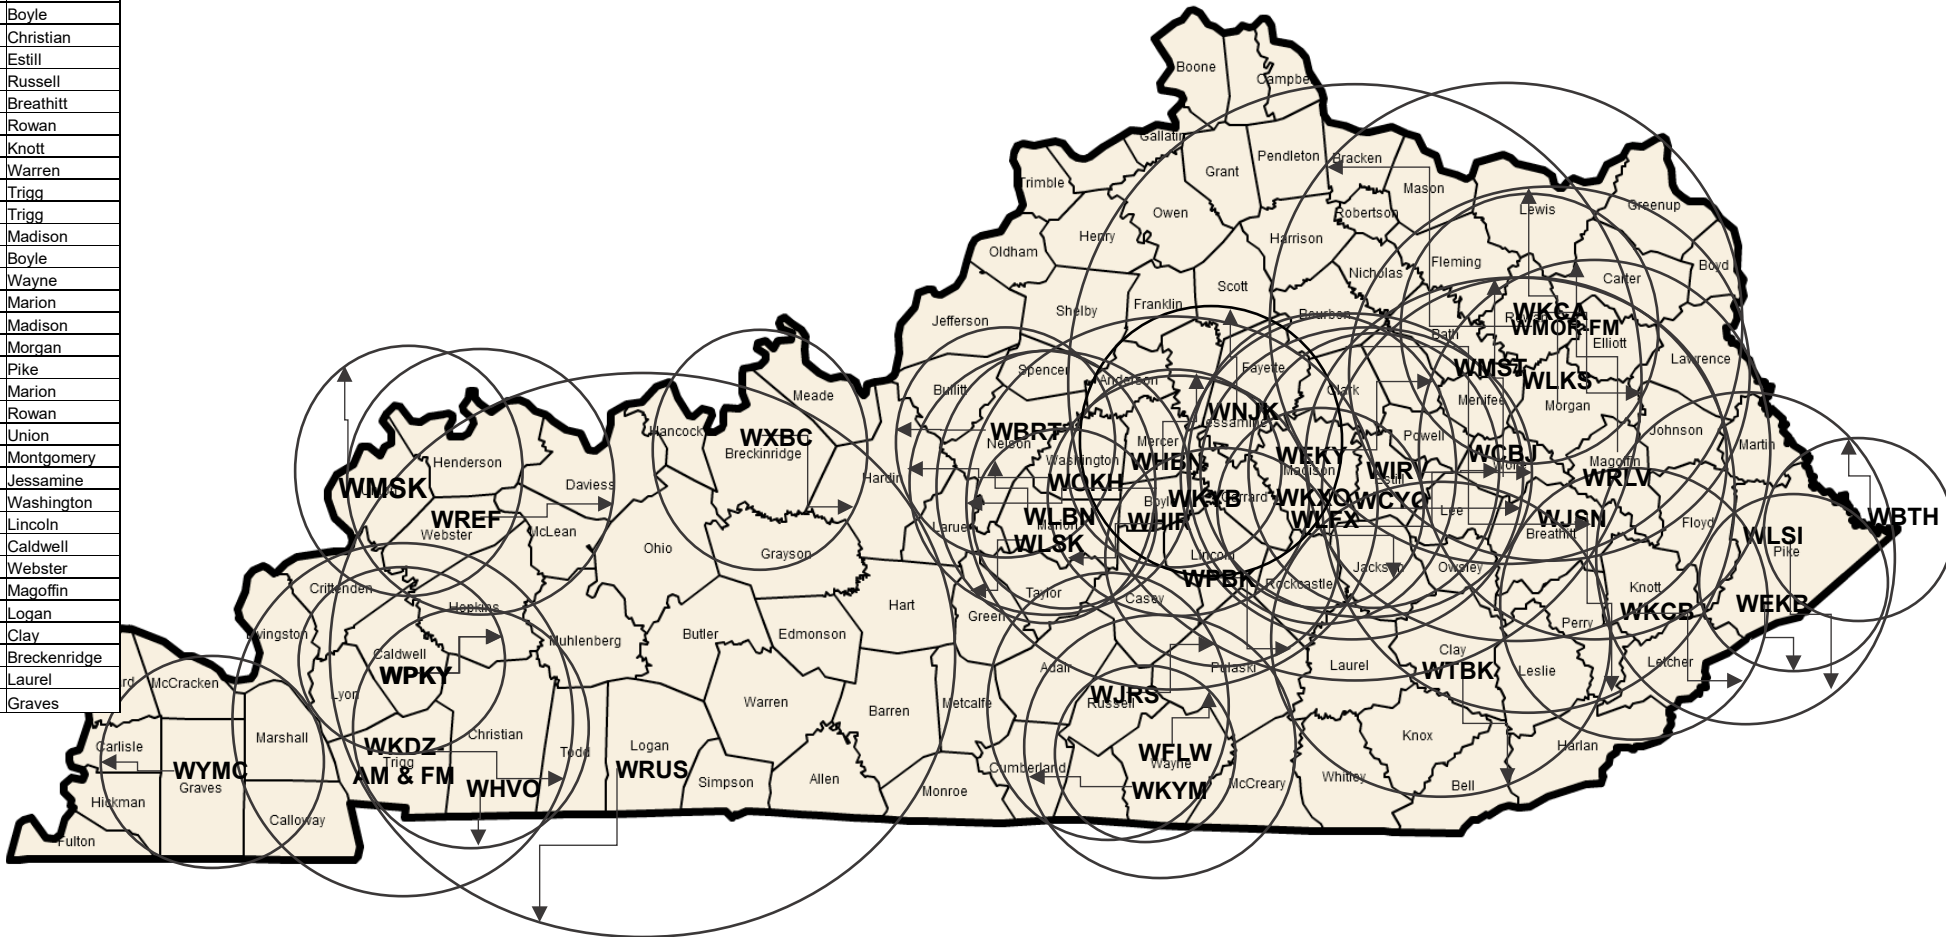

Station	City of License	County
Sports Channel	Ashland	Boyd
WBRT-AM/FM/FM	Bardstown/Lebanon	Nelson
WBTH-AM/FM	Williamson, WV	Mingo
WCBJ-FM	Campton	Wolfe
WCYO-FM	Irvine	Estill
WEKB-AM/FM	Elkhorn City	Pike
WEKY-AM/FM	Richmond	Madison
WFLW-AM/FM	Monticello	Wayne
WHBN AM/FM	Harrodsburg	Mercer
WHIR-AM	Danville	Boyle
WHVO-AM/FM	Hopkinsville	Christian
WIRV-AM/FM	Irvine	Estill
WJRS-FM	Jamestown	Russell
WJSN-FM	Jackson	Breathitt
WKCA-FM	Morehead	Rowan
WKCB	Hindman	Knott
WKCT-AM/FM	Bowling Green	Warren
WKDZ-AM/FM	Cadiz	Trigg
WKDZ-FM	Cadiz	Trigg
WKXO-AM/FM	Berea	Madison
WKYB-FM	Danville	Boyle
WKYM	Monticello	Wayne
WLBN	Lebanon	Marion
WLFX-FM	Berea	Madison
WLKS-AM/FM	West Liberty	Morgan
WLSI-AM/FM	Pikeville	Pike
WLSK	Lebanon	Marion
WMOR-FM	Morehead	Rowan
WMSK-FM	Sturgis	Union
WMST-AM/FM	Mt. Sterling	Montgomery
WNJK-FM	Nicholasville	Jessamine
WOKH	Springfield	Washington
WPBK-FM	Stanford/Danville	Lincoln
WPKY-AM/FM	Princeton	Caldwell
WREF	Sebree	Webster
WRLV-AM/FM	Salyersville	Magoffin
WRUS-AM/FM	Russellville	Logan
WTBK-FM	Manchester	Clay
WXBC	Hardinsburg	Breckenridge
WYGE-FM	London	Laurel
WYMC-AM/FM	Mayfield	Graves

Vaught's Views - Kentucky

Coverage is per www.radiolocator.com middle circle.